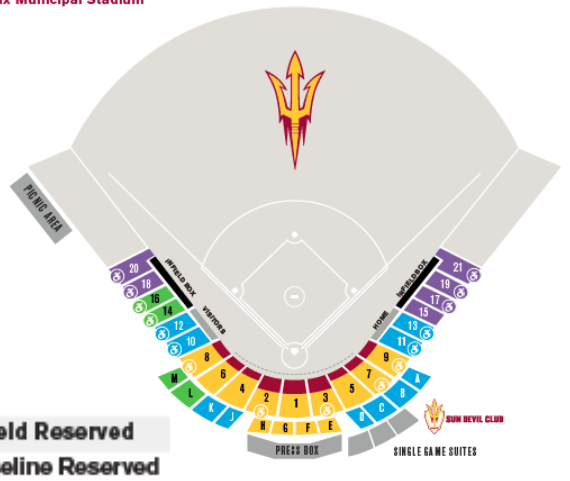

Queen Creek Little League

Phoenix Municipal Stadium

Sun Devil Baseball is proud to host Queen Creek Little League player and their families to our PAC-12 match-up with the Washington Huskies. Before the game we will be giving tours of the facility from 4:00 pm-5:30 pm.

Tickets: \$8-Baseline Reserved; \$11 Infield Reserved

Team Name/Division: _____

Parent Name: _____

Athlete Name: _____

Phone: _____

Email: _____

of Baseline Reserved: _____

of Infield Reserved: _____